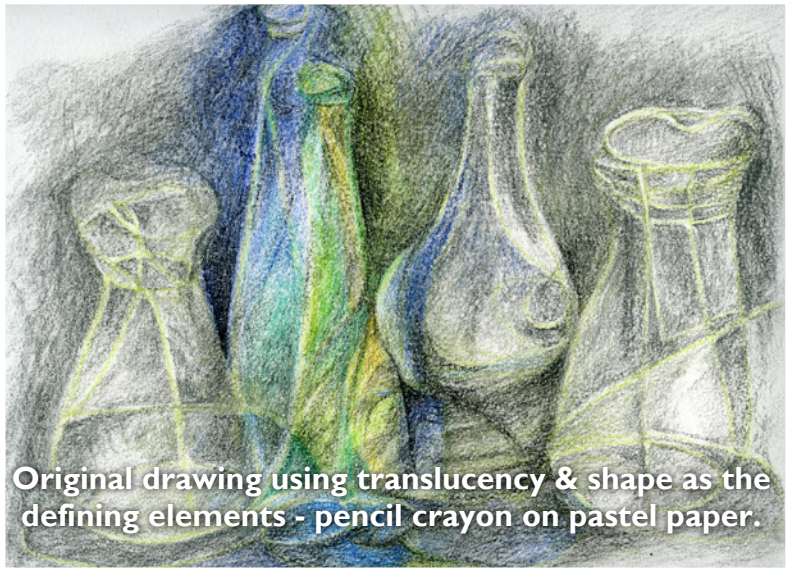

**THURSDAY GROUP**

---

**FEBRUARY 2010**

**THEME:  
STILL LIFE**

**LED BY:  
CHERRILL BAILEY**

Original drawing using translucency & shape as the defining elements - pencil crayon on pastel paper.

Variations on a theme - computer generated experimentation